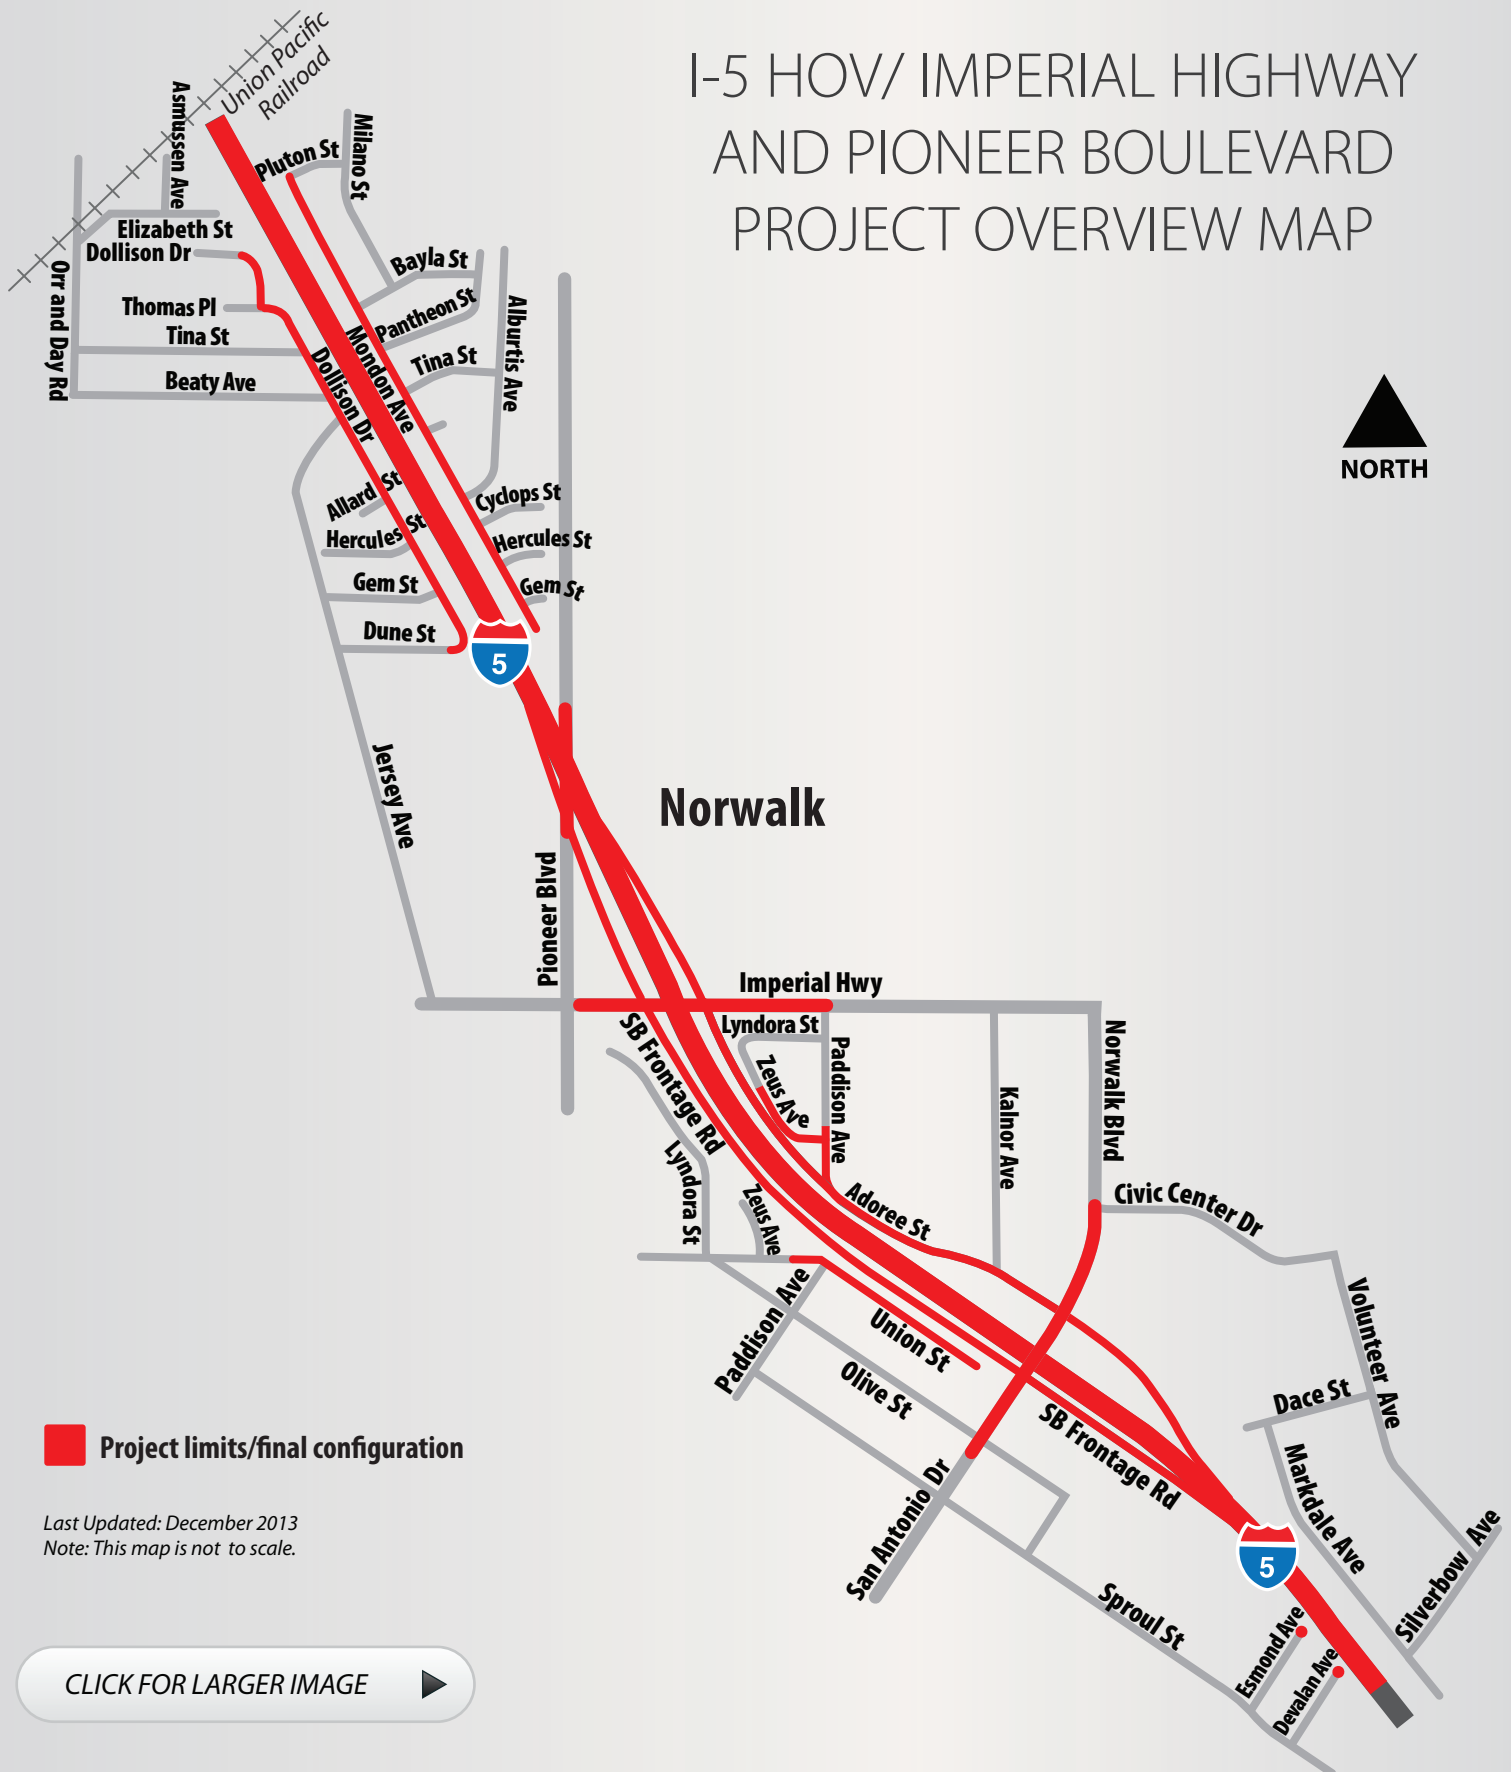

# I-5 HOV/ IMPERIAL HIGHWAY AND PIONEER BOULEVARD PROJECT OVERVIEW MAP

 Project limits/final configuration

Last Updated: December 2013  
Note: This map is not to scale.

[CLICK FOR LARGER IMAGE](#) 