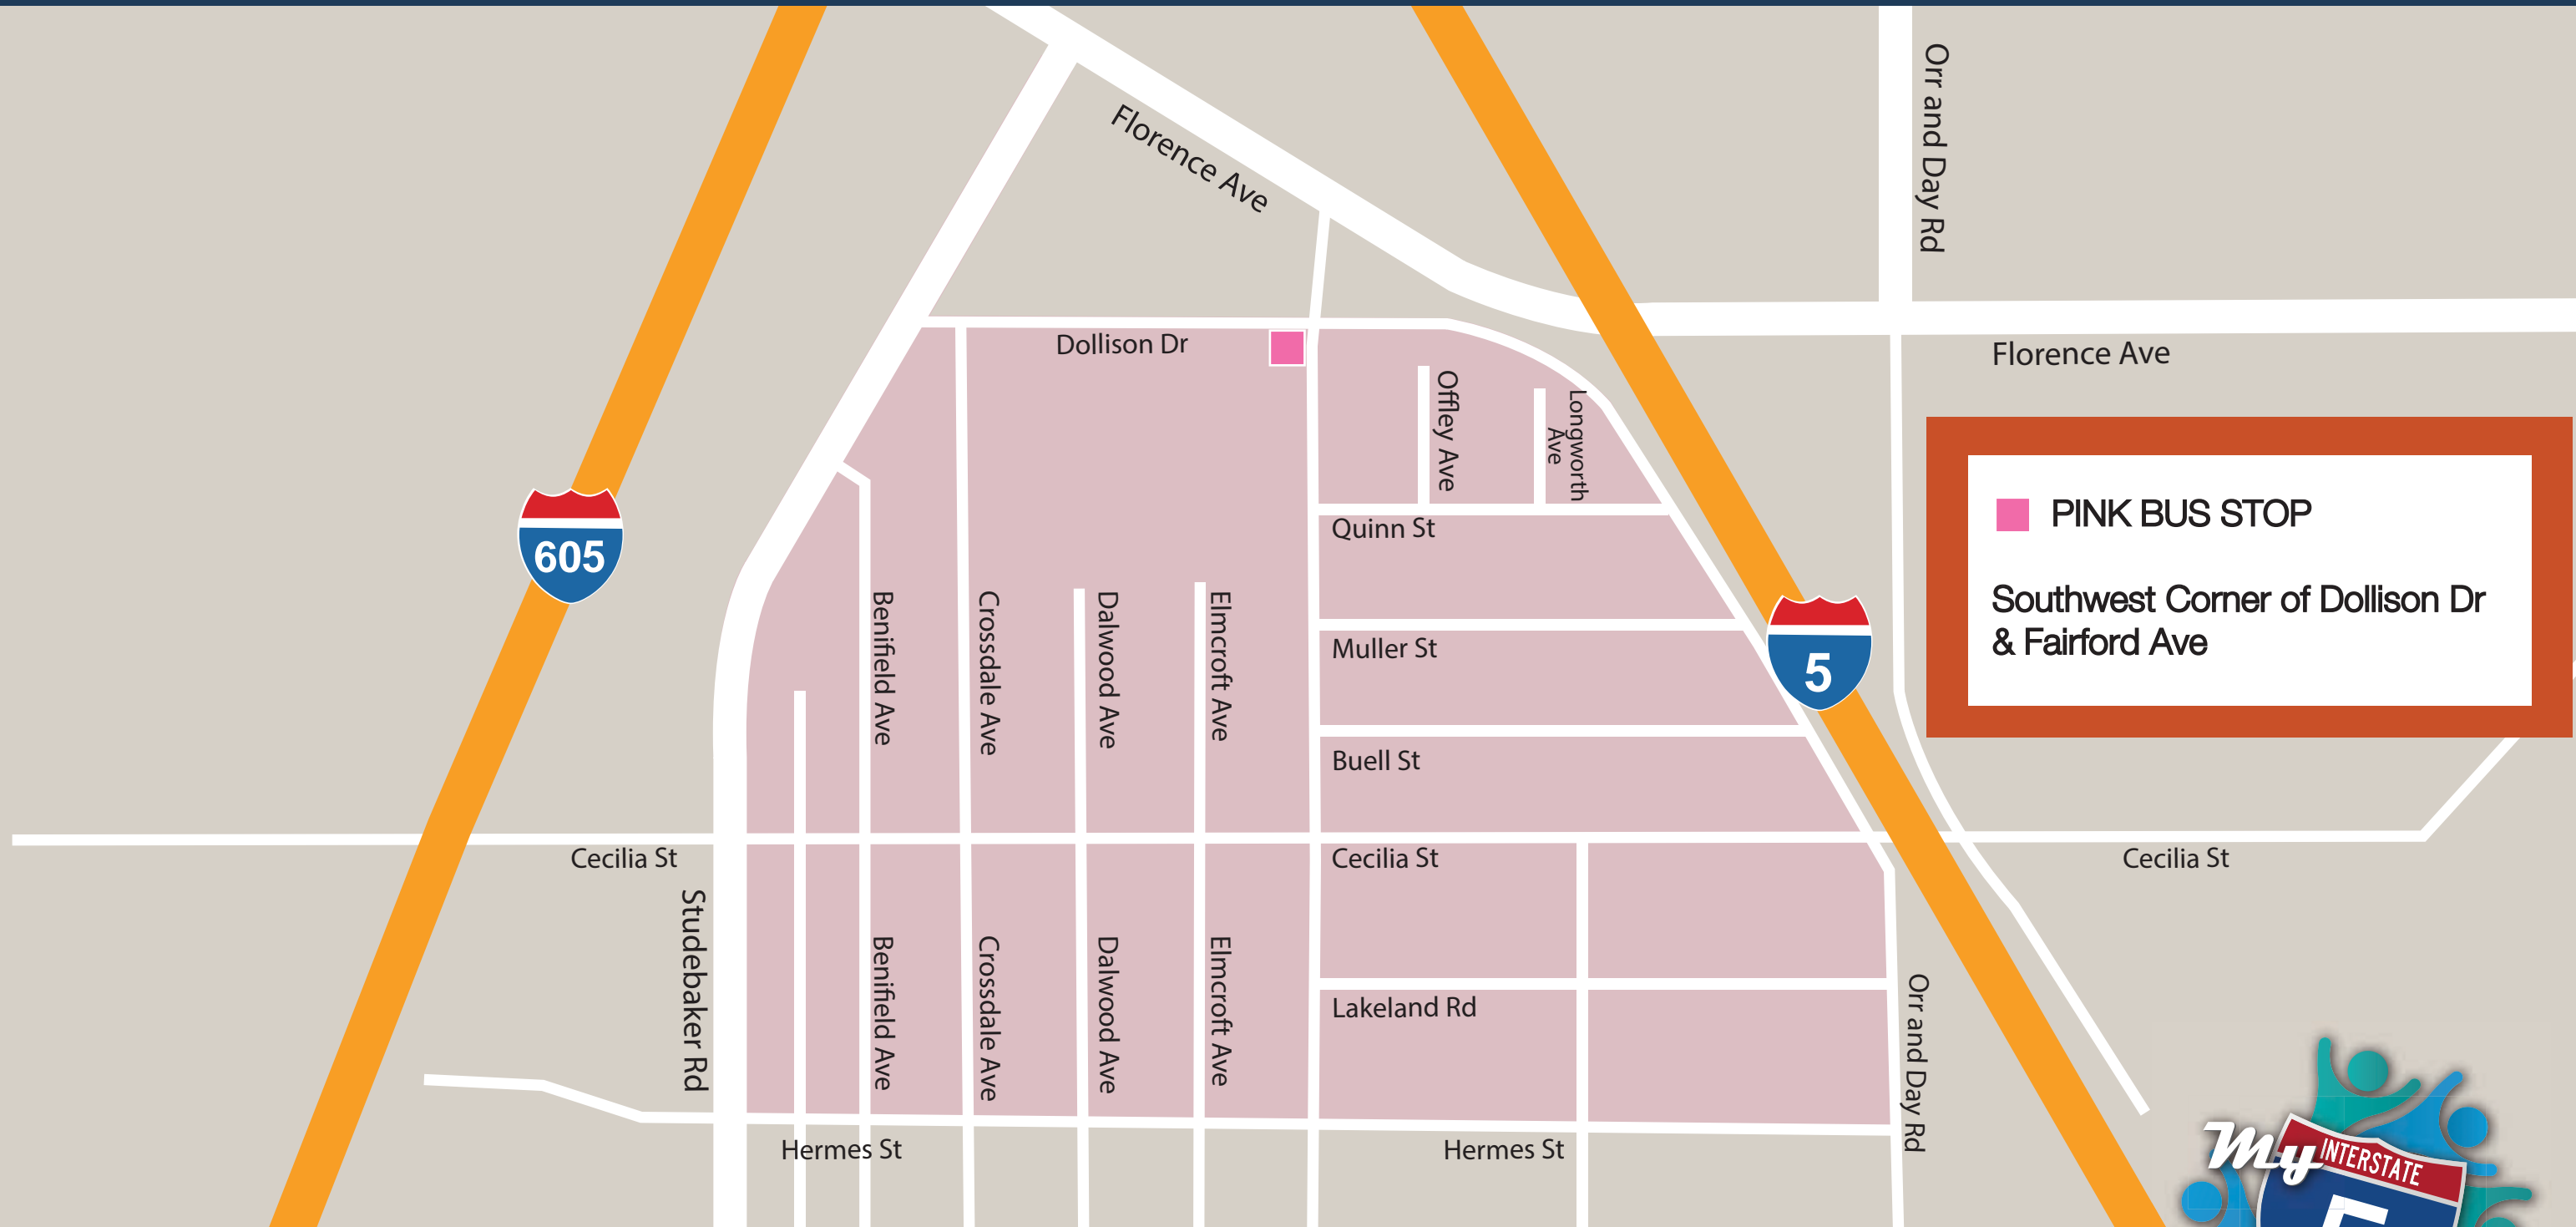

SANTA FE HIGH SCHOOL BUS ROUTE MAP

Pink Route - Bus Coverage Area

Questions about bus routes / schedules? Call SFHS at (562) 698-8121 Ext. 4030 or Ext. 4031

For questions related to I-5 Construction, contact: