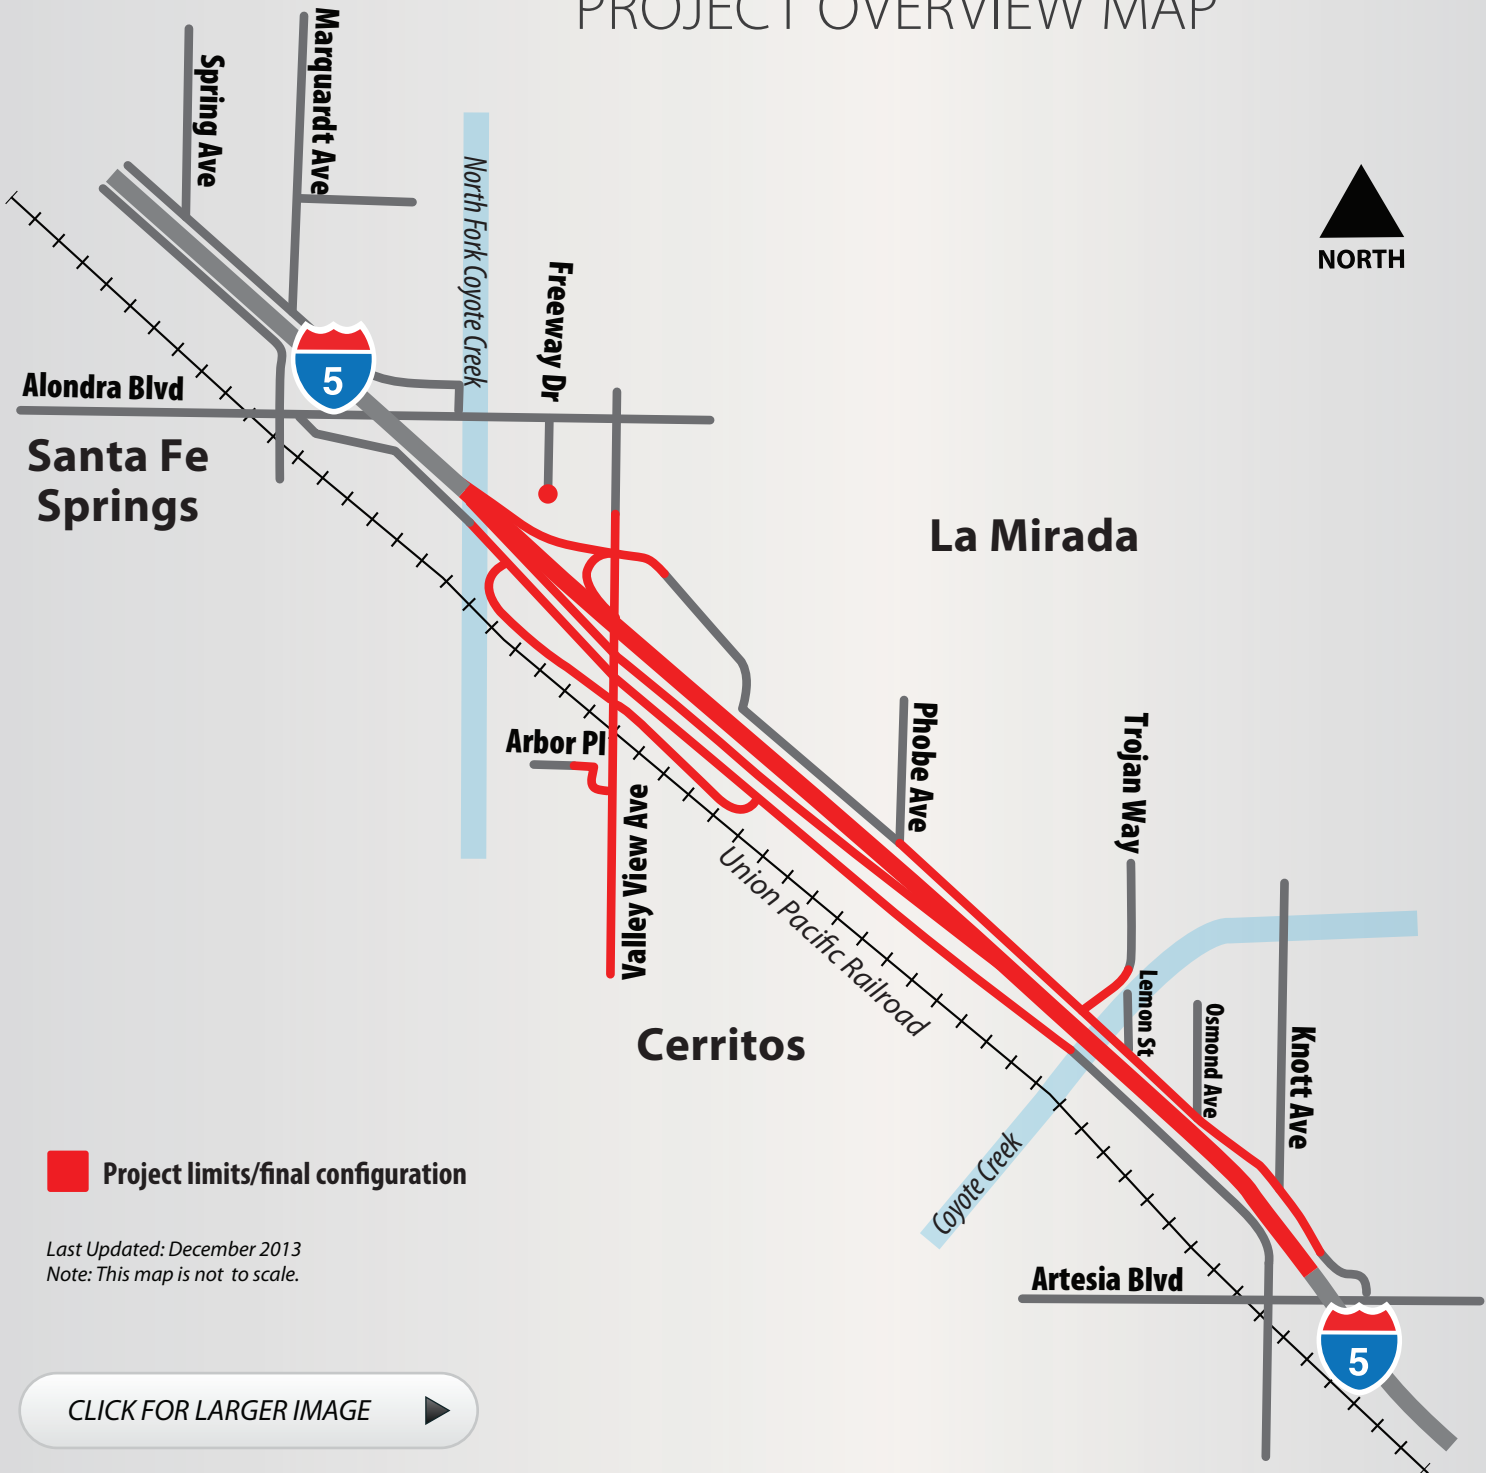

I-5 HOV/VALLEY VIEW AVENUE INTERCHANGE PROJECT OVERVIEW MAP

Last Updated: December 2013
Note: This map is not to scale.

[CLICK FOR LARGER IMAGE](#)