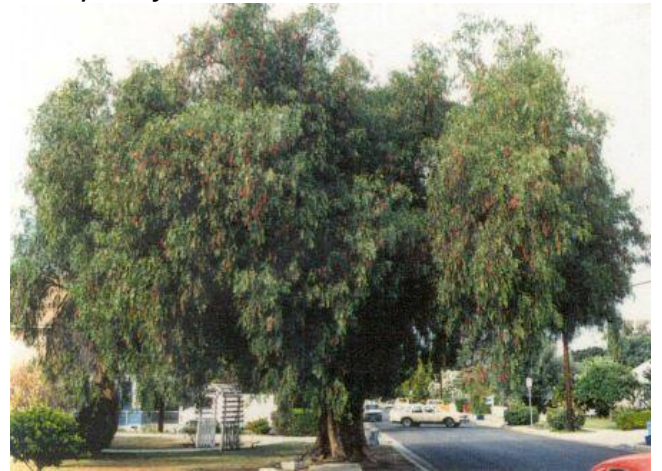

## Plant Palette (Western Avenue Interchange Improvement Project)

Once major construction is completed, the landscaping will be reestablished using plants pictured here.

### Trees

*Canary Island Pine*

*Crape Myrtle*

*California Sycamore*

*California Pepper*

### Shrubs

*Pittosporum Crassifolium*