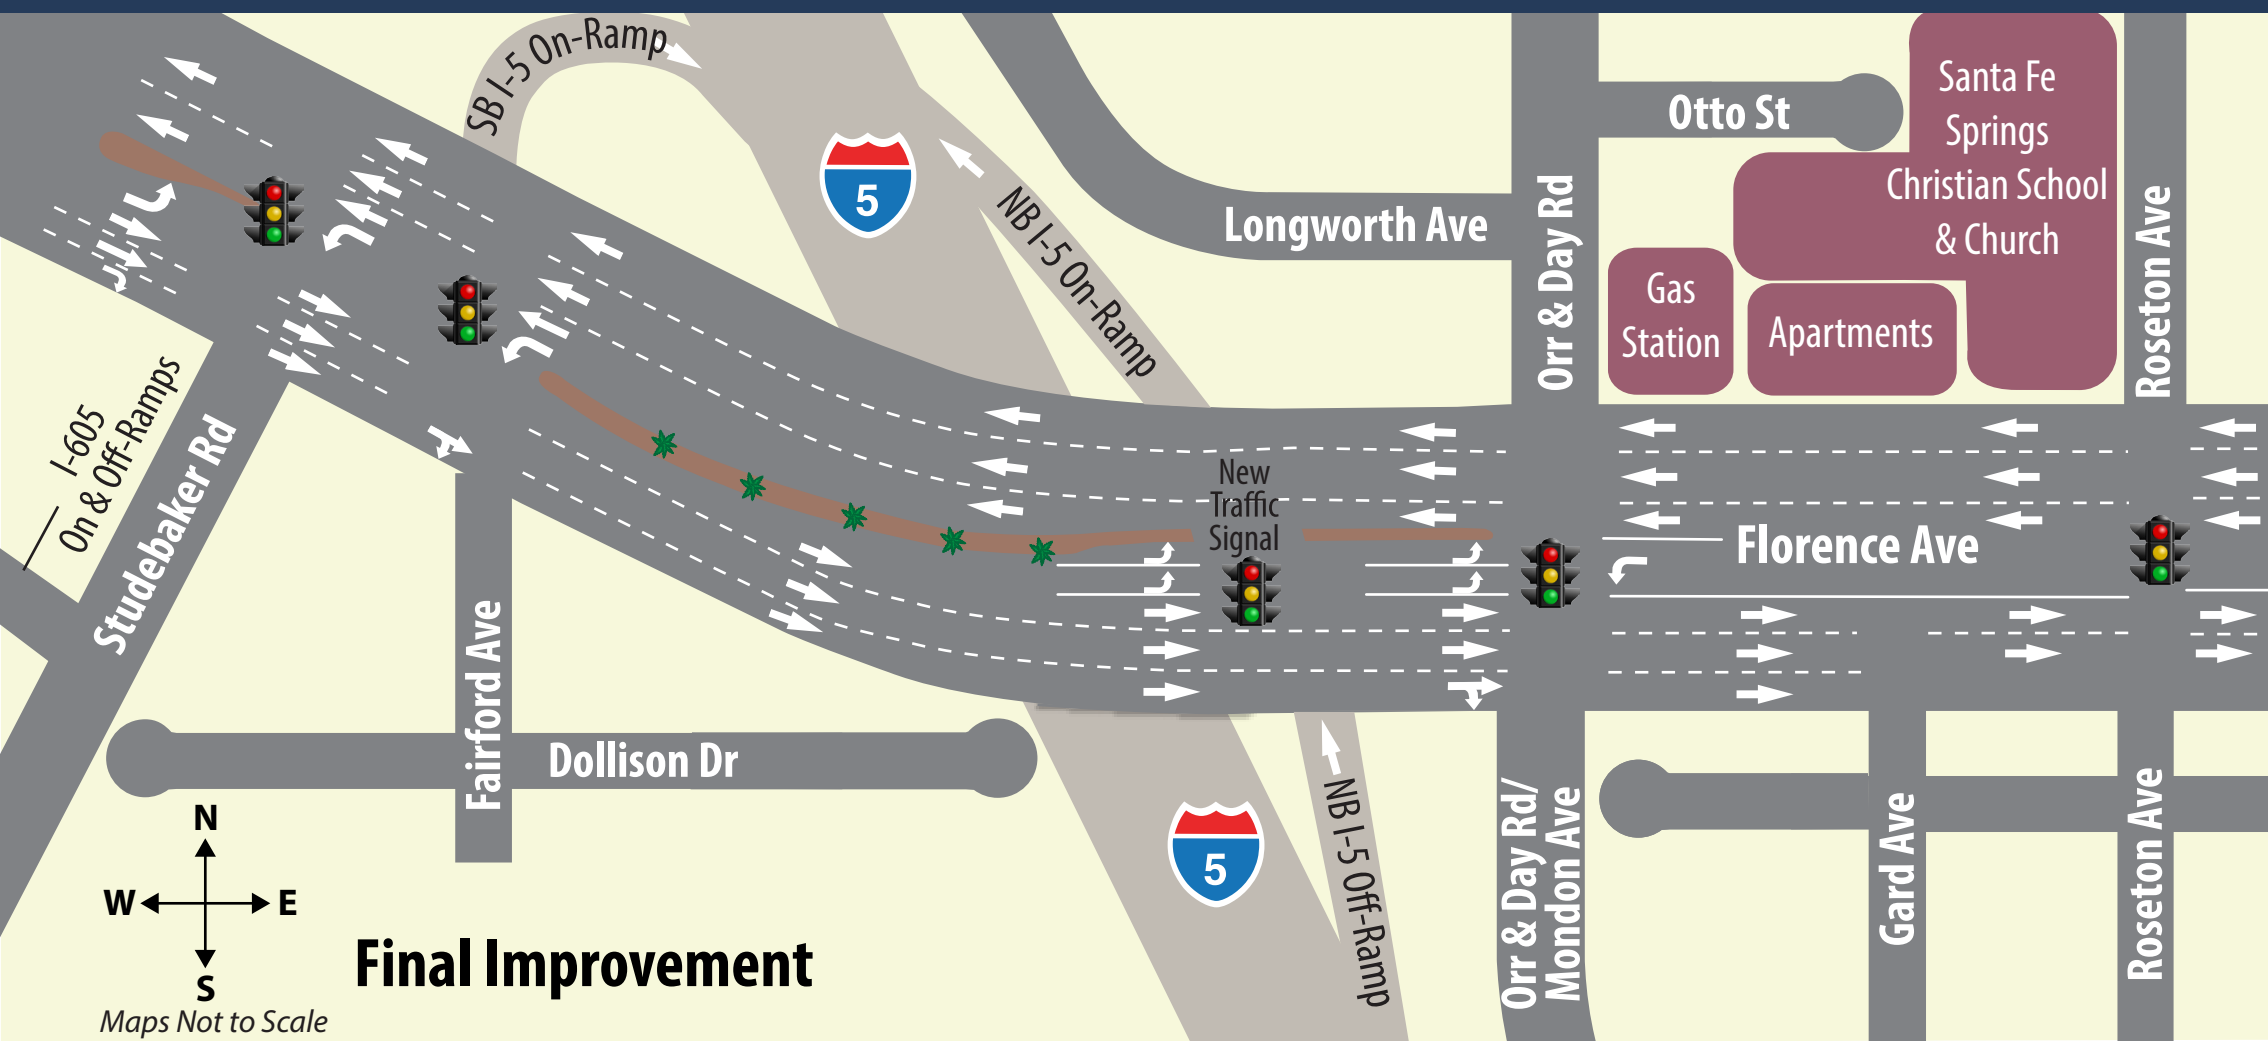

FLORENCE AVENUE INTERCHANGE

FINAL IMPROVEMENT

Final Improvement

Maps Not to Scale

IMPROVEMENTS

My5LA.com

[@My5LA](https://twitter.com/My5LA)

(855) 454-6335